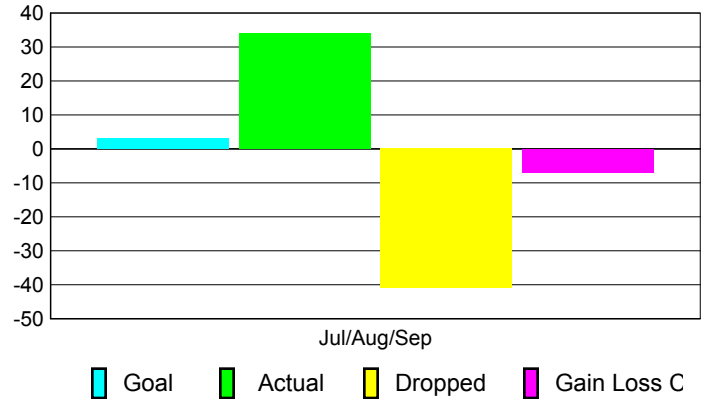

Membership Results 2010-2011

Goal, New, Dropped, Gain/Loss

Comparison of Membership Gain/Loss

Current Year Compared to the Previous Year